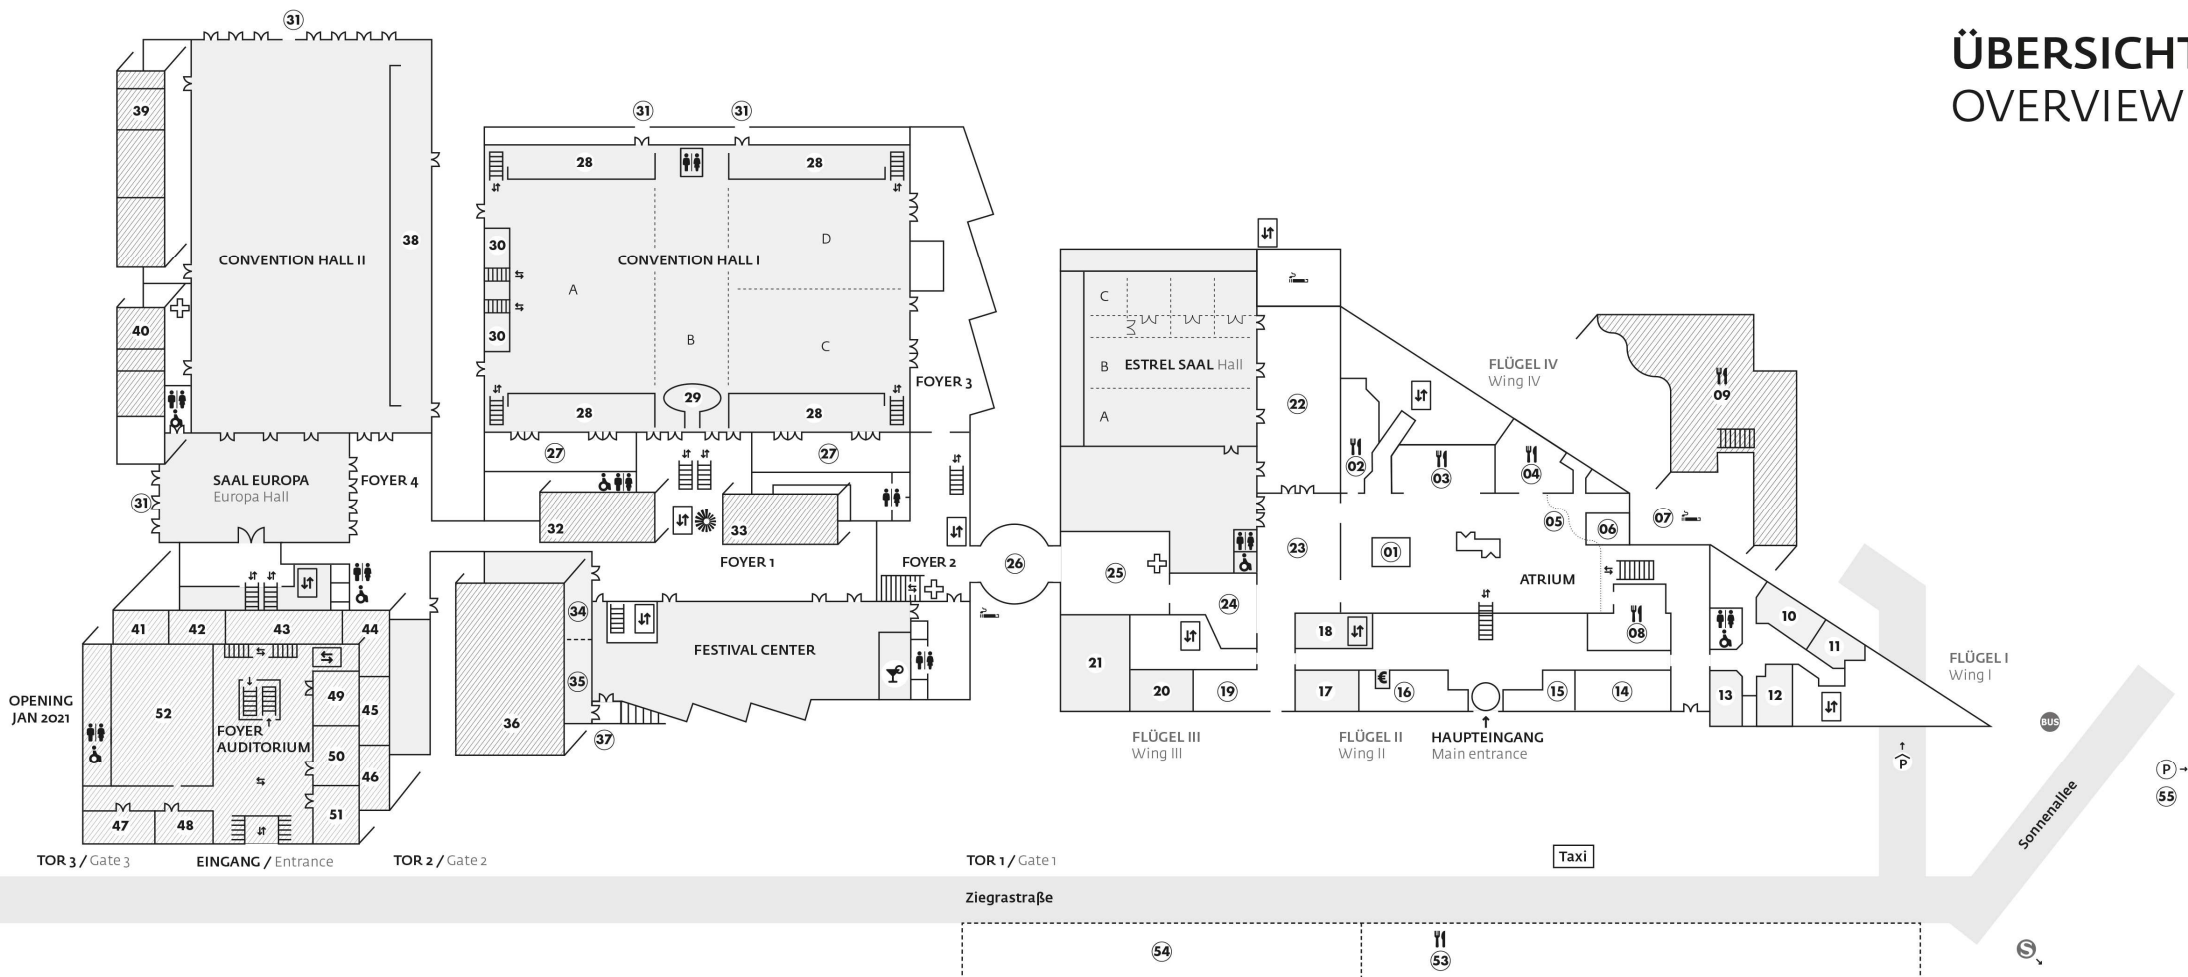

ÜBERSICHT OVERVIEW

OPENING
JAN 2021

ESTREL CONGRESS CENTER

- 26** ROTUNDE Rotunda
 - 27** INNENHOF Inner courtyard
 - 28** GALERIE CONVENTION HALL I
Gallery Convention Hall I
 - 29** VIP GALERIE VIP gallery
 - 30** KÜNSTLERGARDEROBEN (MEHRSTÖCKIG)
Artist dressing room (multistory)
 - 31** ZULIEFERZONE CONGRESS CENTER
Delivery zone Congress Center
 - 32** RAUM ROOM 5 (2.OG / 2nd floor)
 - 33** RAUM ROOM 4 (2.OG / 2nd floor)
 - 34** RAUM ROOM 3
 - 35** RAUM ROOM 2
 - 36** RAUM ROOM 1 (1.OG / 1st floor)
 - 37** NEBENEINGANG RÄUME 1-3
Side Entrance rooms 1-3
 - 38** GALERIE CONVENTION HALL II
Gallery Convention Hall II
 - 39** BACKSTAGE RÄUME 1-4
Backstage rooms 1-4 (2.OG / 2nd floor)
 - 40** LOUNGE RÄUME 1-3
Lounge rooms 1-3 (1.OG / 1st floor)
 - 41-46** RAUM ROOM 6-11 (1.OG / 1st floor)
 - 47-51** RAUM ROOM 12-17 (2.OG / 2nd floor)
 - 52** AUDITORIUM (1.-3.OG / 1st floor-3rd floor)
 - 53** SOMMERTERASSE / SCHIFFSANLEGER
Summer garden / Landing pier
 - 54** OUTDOOR AREA
 - 55** AUSWEICHPARKPLATZ Outdoor parking lot
- WEITERHIN FINDEN SIE** In addition you find:
 FITNESS WELLNESS FLÜGEL Wing I (1.OG / 1st floor)
 EISWÜRFELMASCHINE Ice cube machine
 FLÜGEL Wing II+IV (1.OG / 1st floor)
 BAR FLÜGEL Wing II (UG / Basement)

- TOILETTEN Restrooms
- RESTAURANT/
GASTRONOMIE
Restaurant/Gastronomy
- BAR
- AUFZUG Lift
- WENDELTRASSE
Spiral staircase
- RAUCHERBEREICH
Smokers area
- GELDAUTOMAT ATM
- ERSTE HILFE First aid